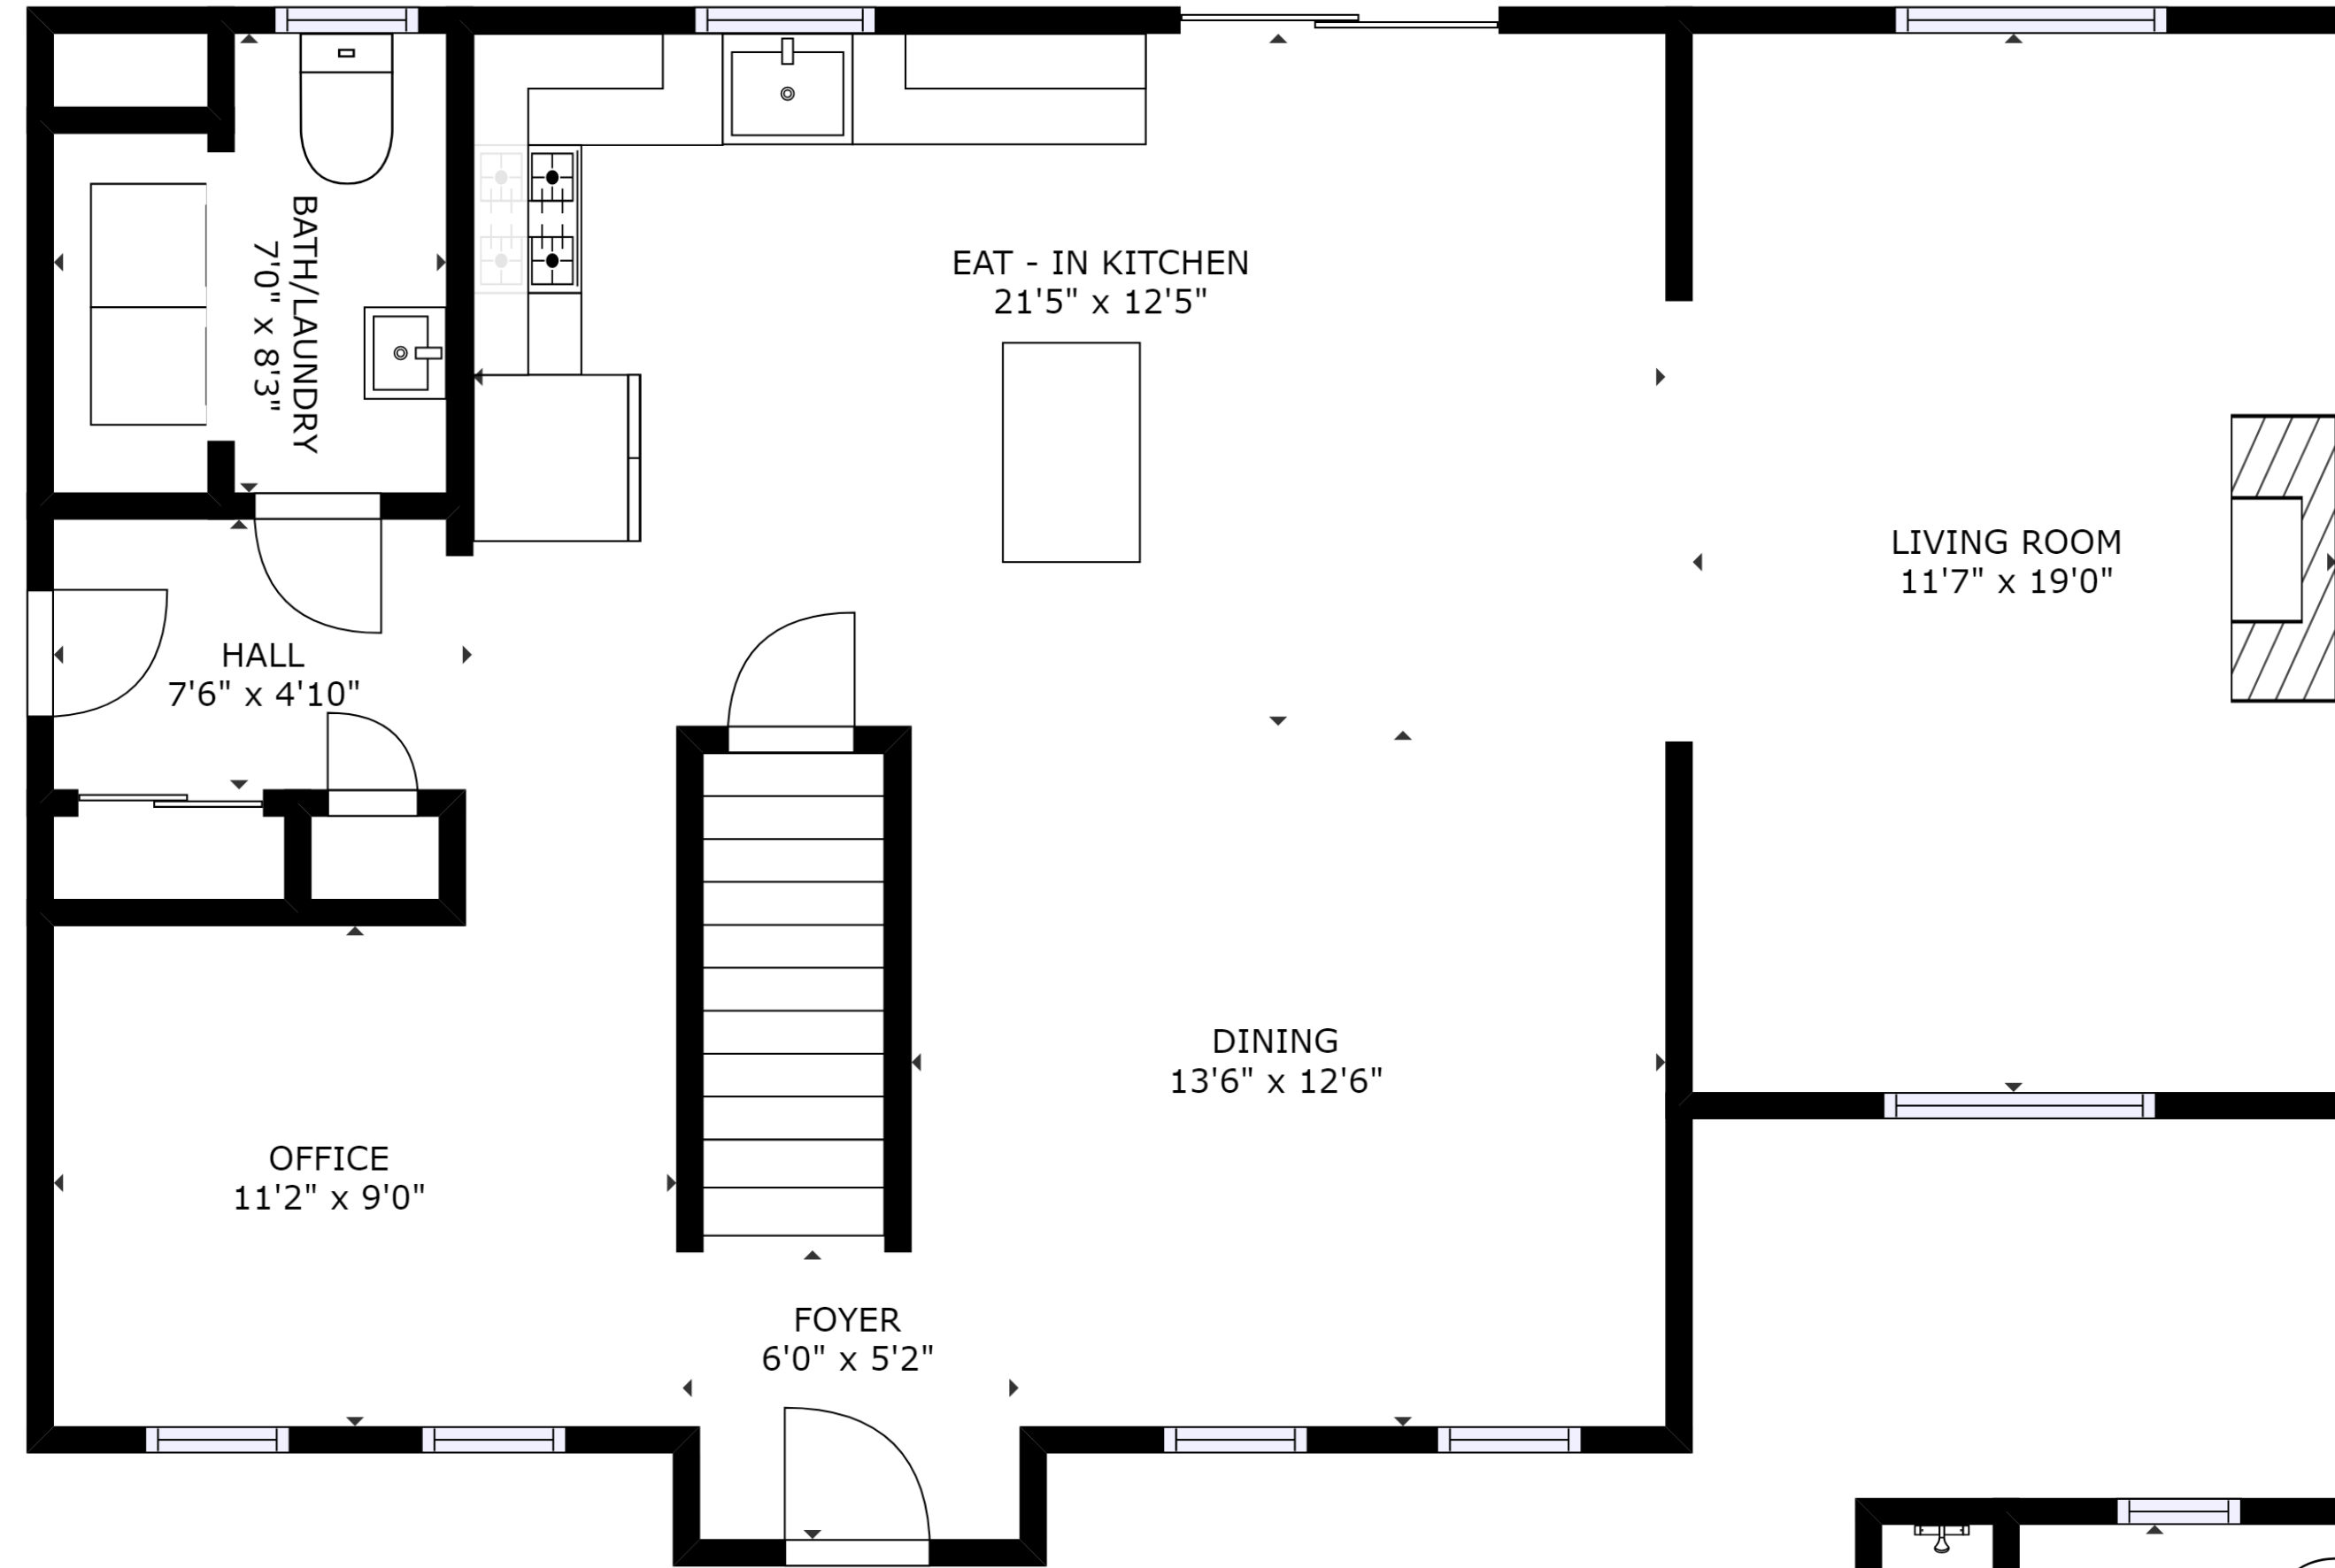

2 Brandywine Lane - Shirley, MA

First Floor

Second Floor

Lower Level

RECREATION ROOM
18'7" x 13'8"

BEDROOM/OFFICE
11'1" x 18'7"

HALL
4'1" x 4'7"

GAME ROOM
12'8" x 10'5"