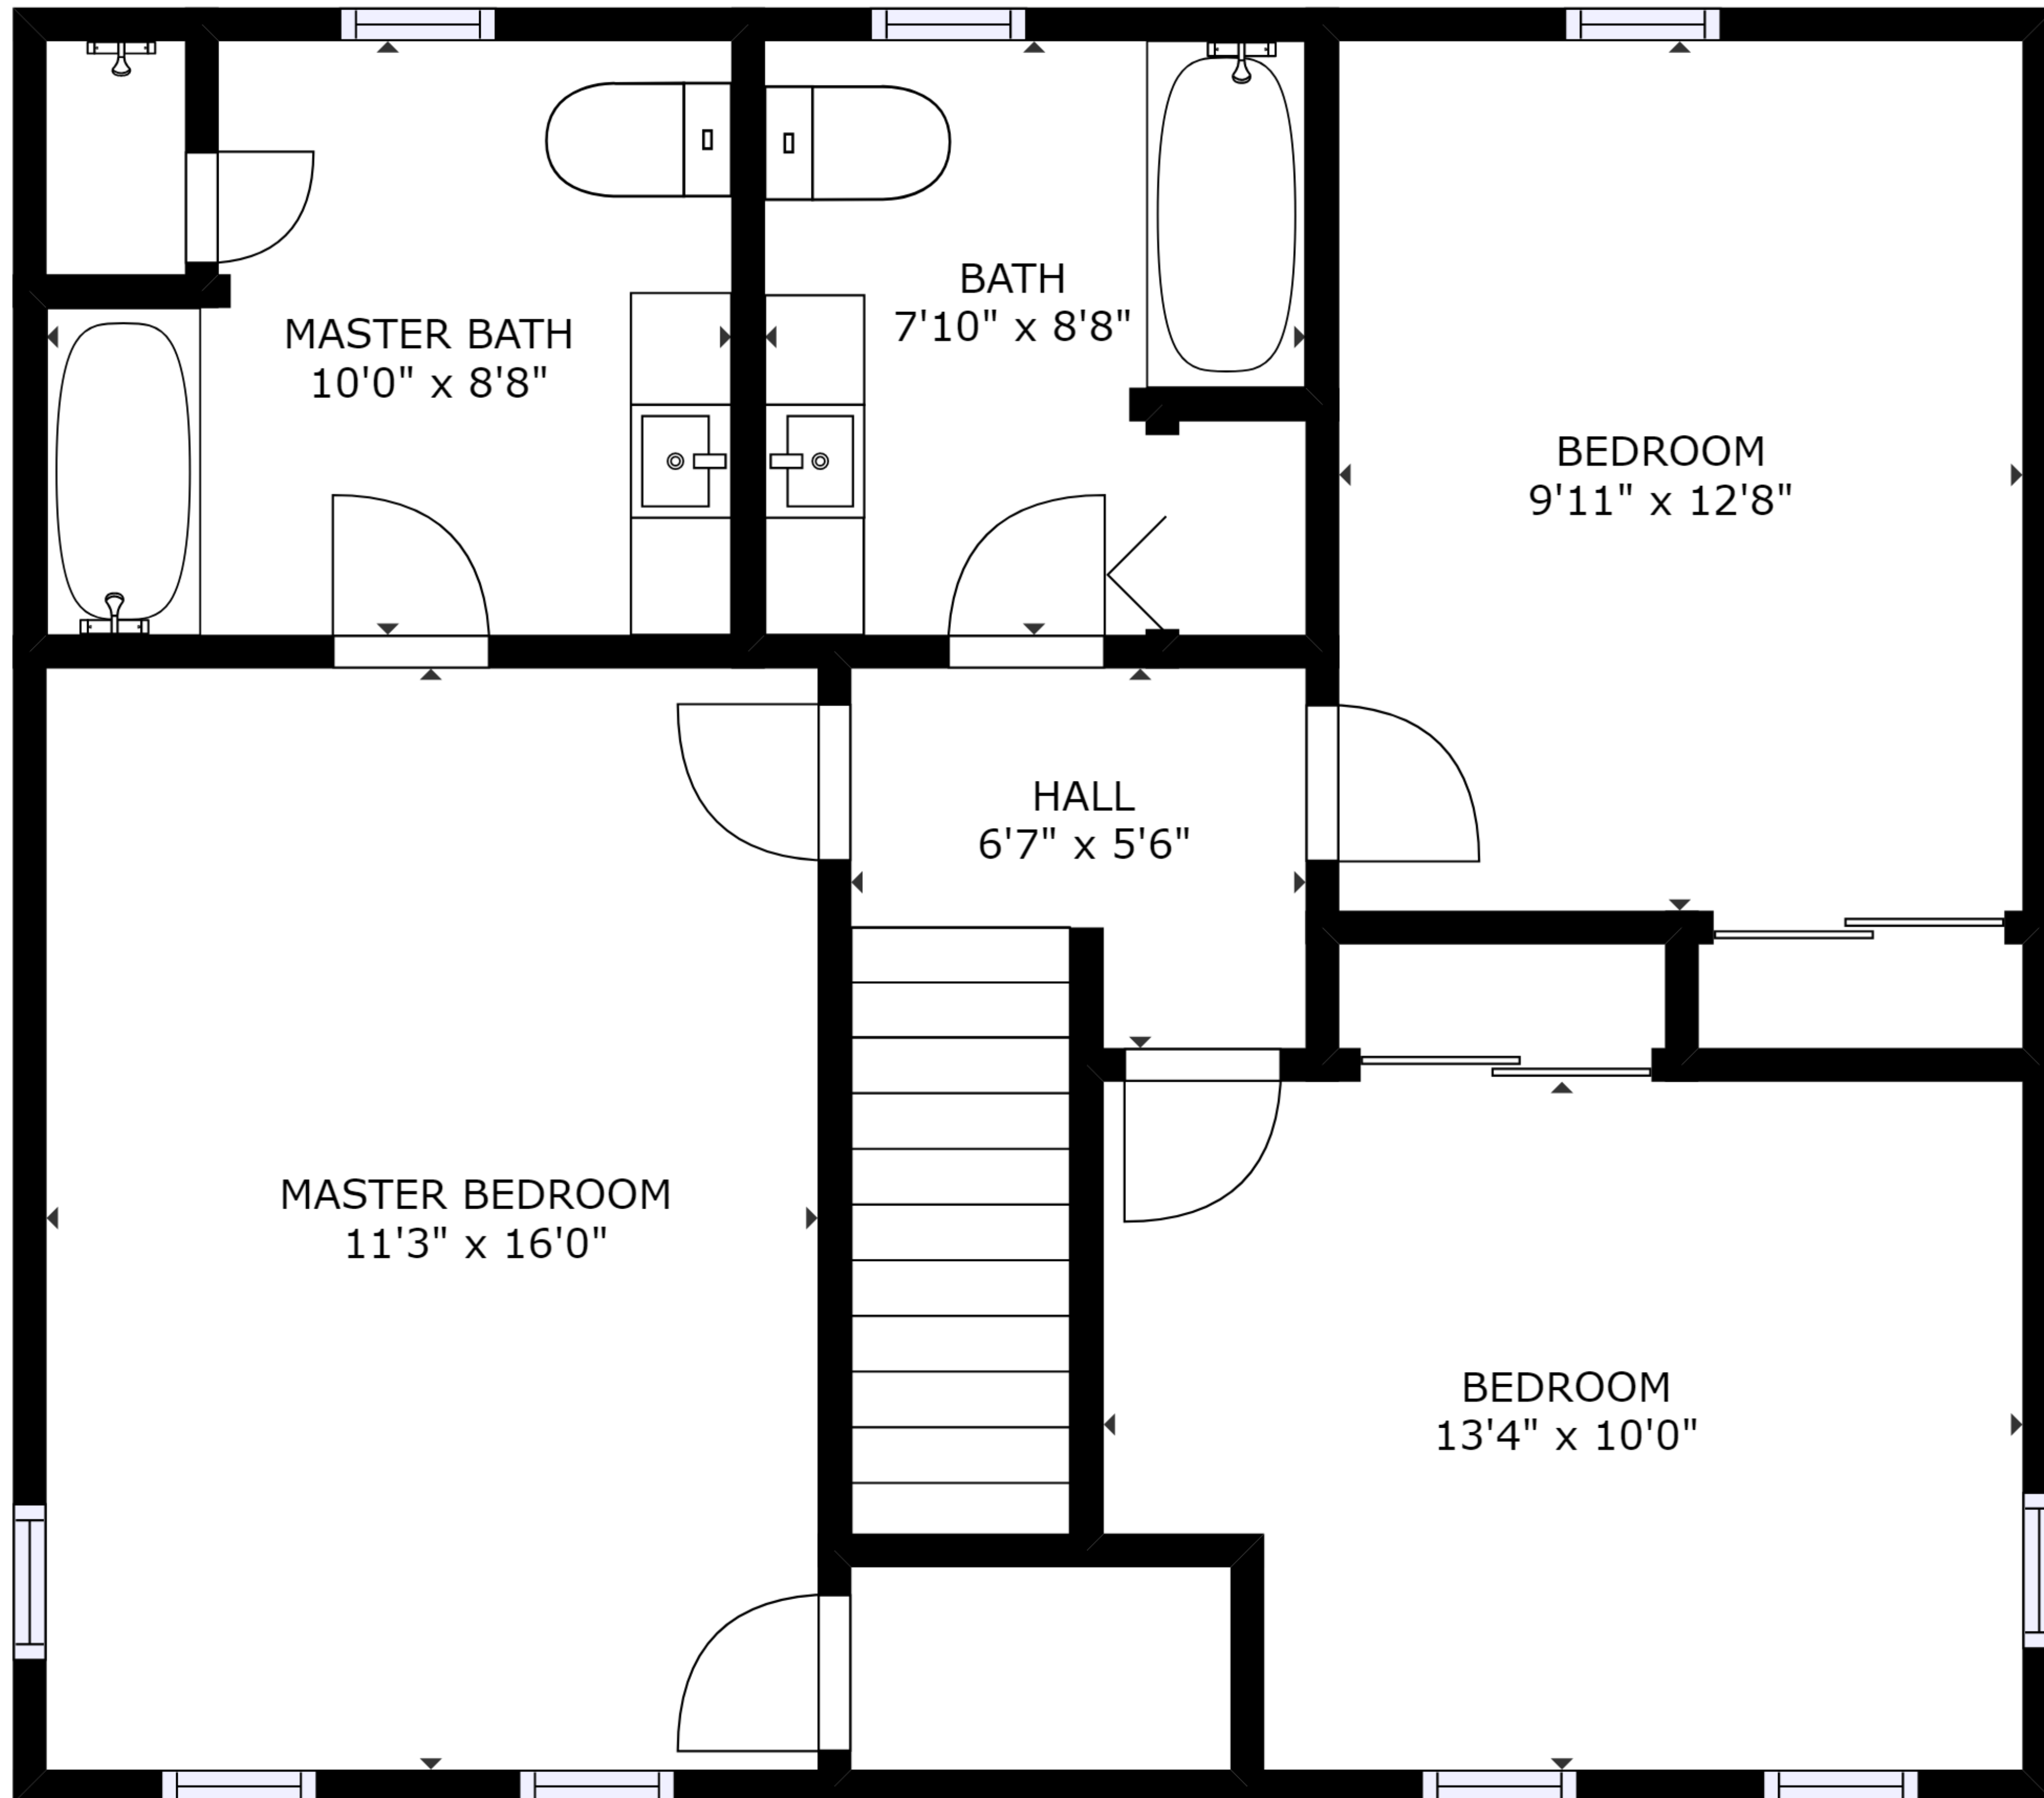

2 Brandywine Lane - Shirley, MA

First Floor

Second Floor

Lower Level

RECREATION ROOM
18'7" x 13'8"

BEDROOM/OFFICE
11'1" x 18'7"

HALL
4'1" x 4'7"

GAME ROOM
12'8" x 10'5"