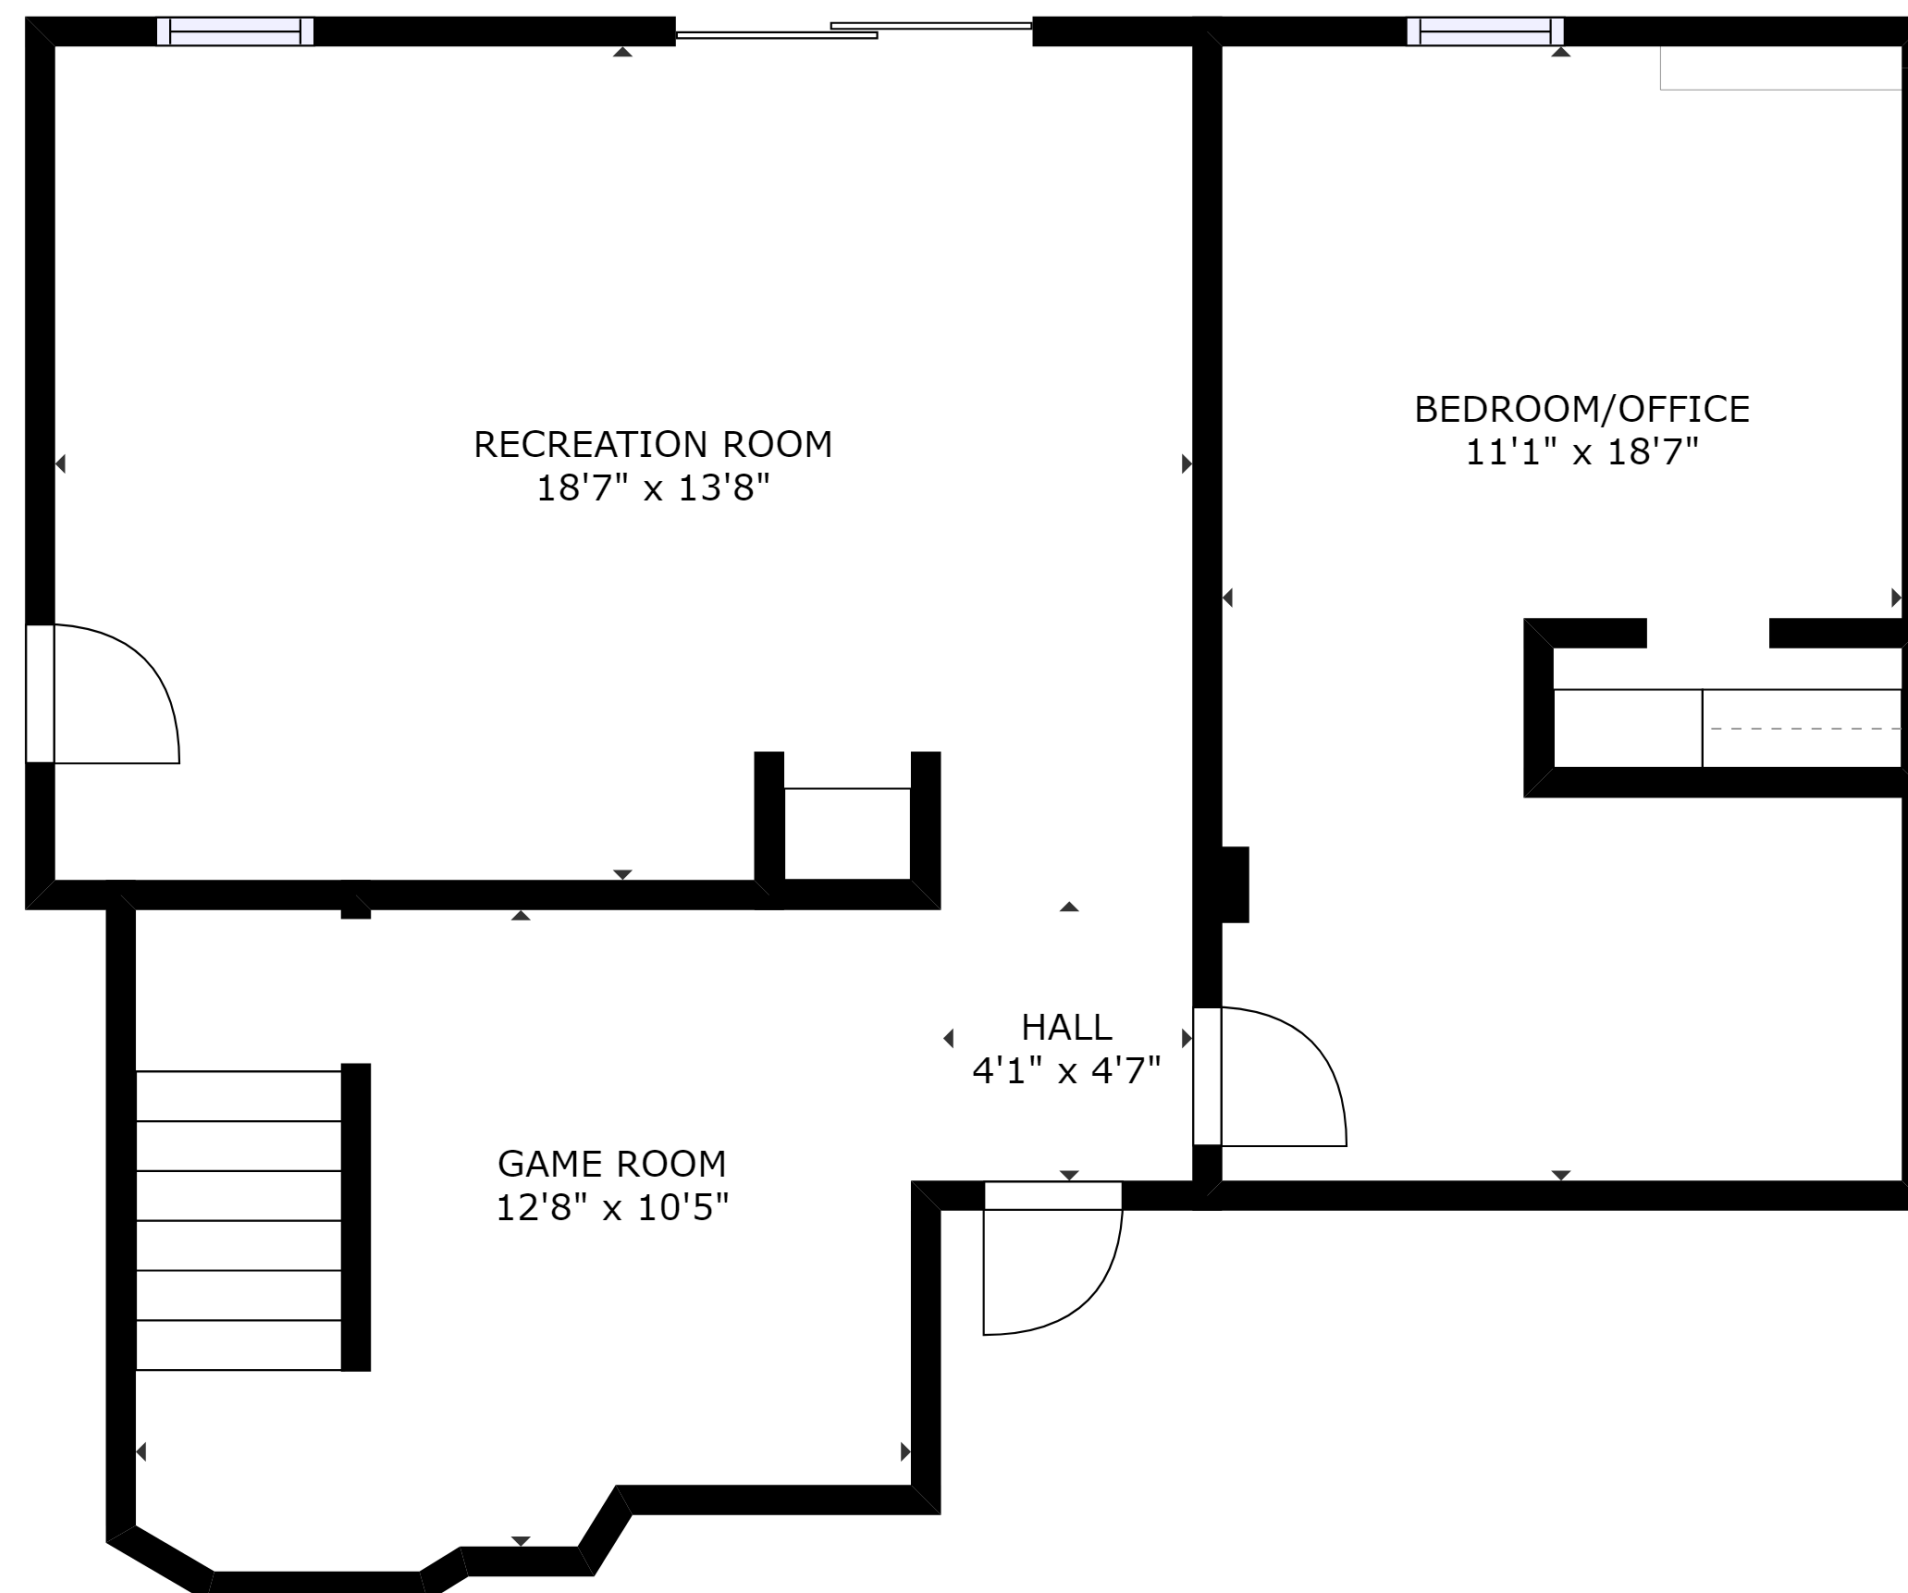

2 Brandywine Lane - Shirley, MA

First Floor

Second Floor

Lower Level

RECREATION ROOM
18'7" x 13'8"

BEDROOM/OFFICE
11'1" x 18'7"

HALL
4'1" x 4'7"

GAME ROOM
12'8" x 10'5"