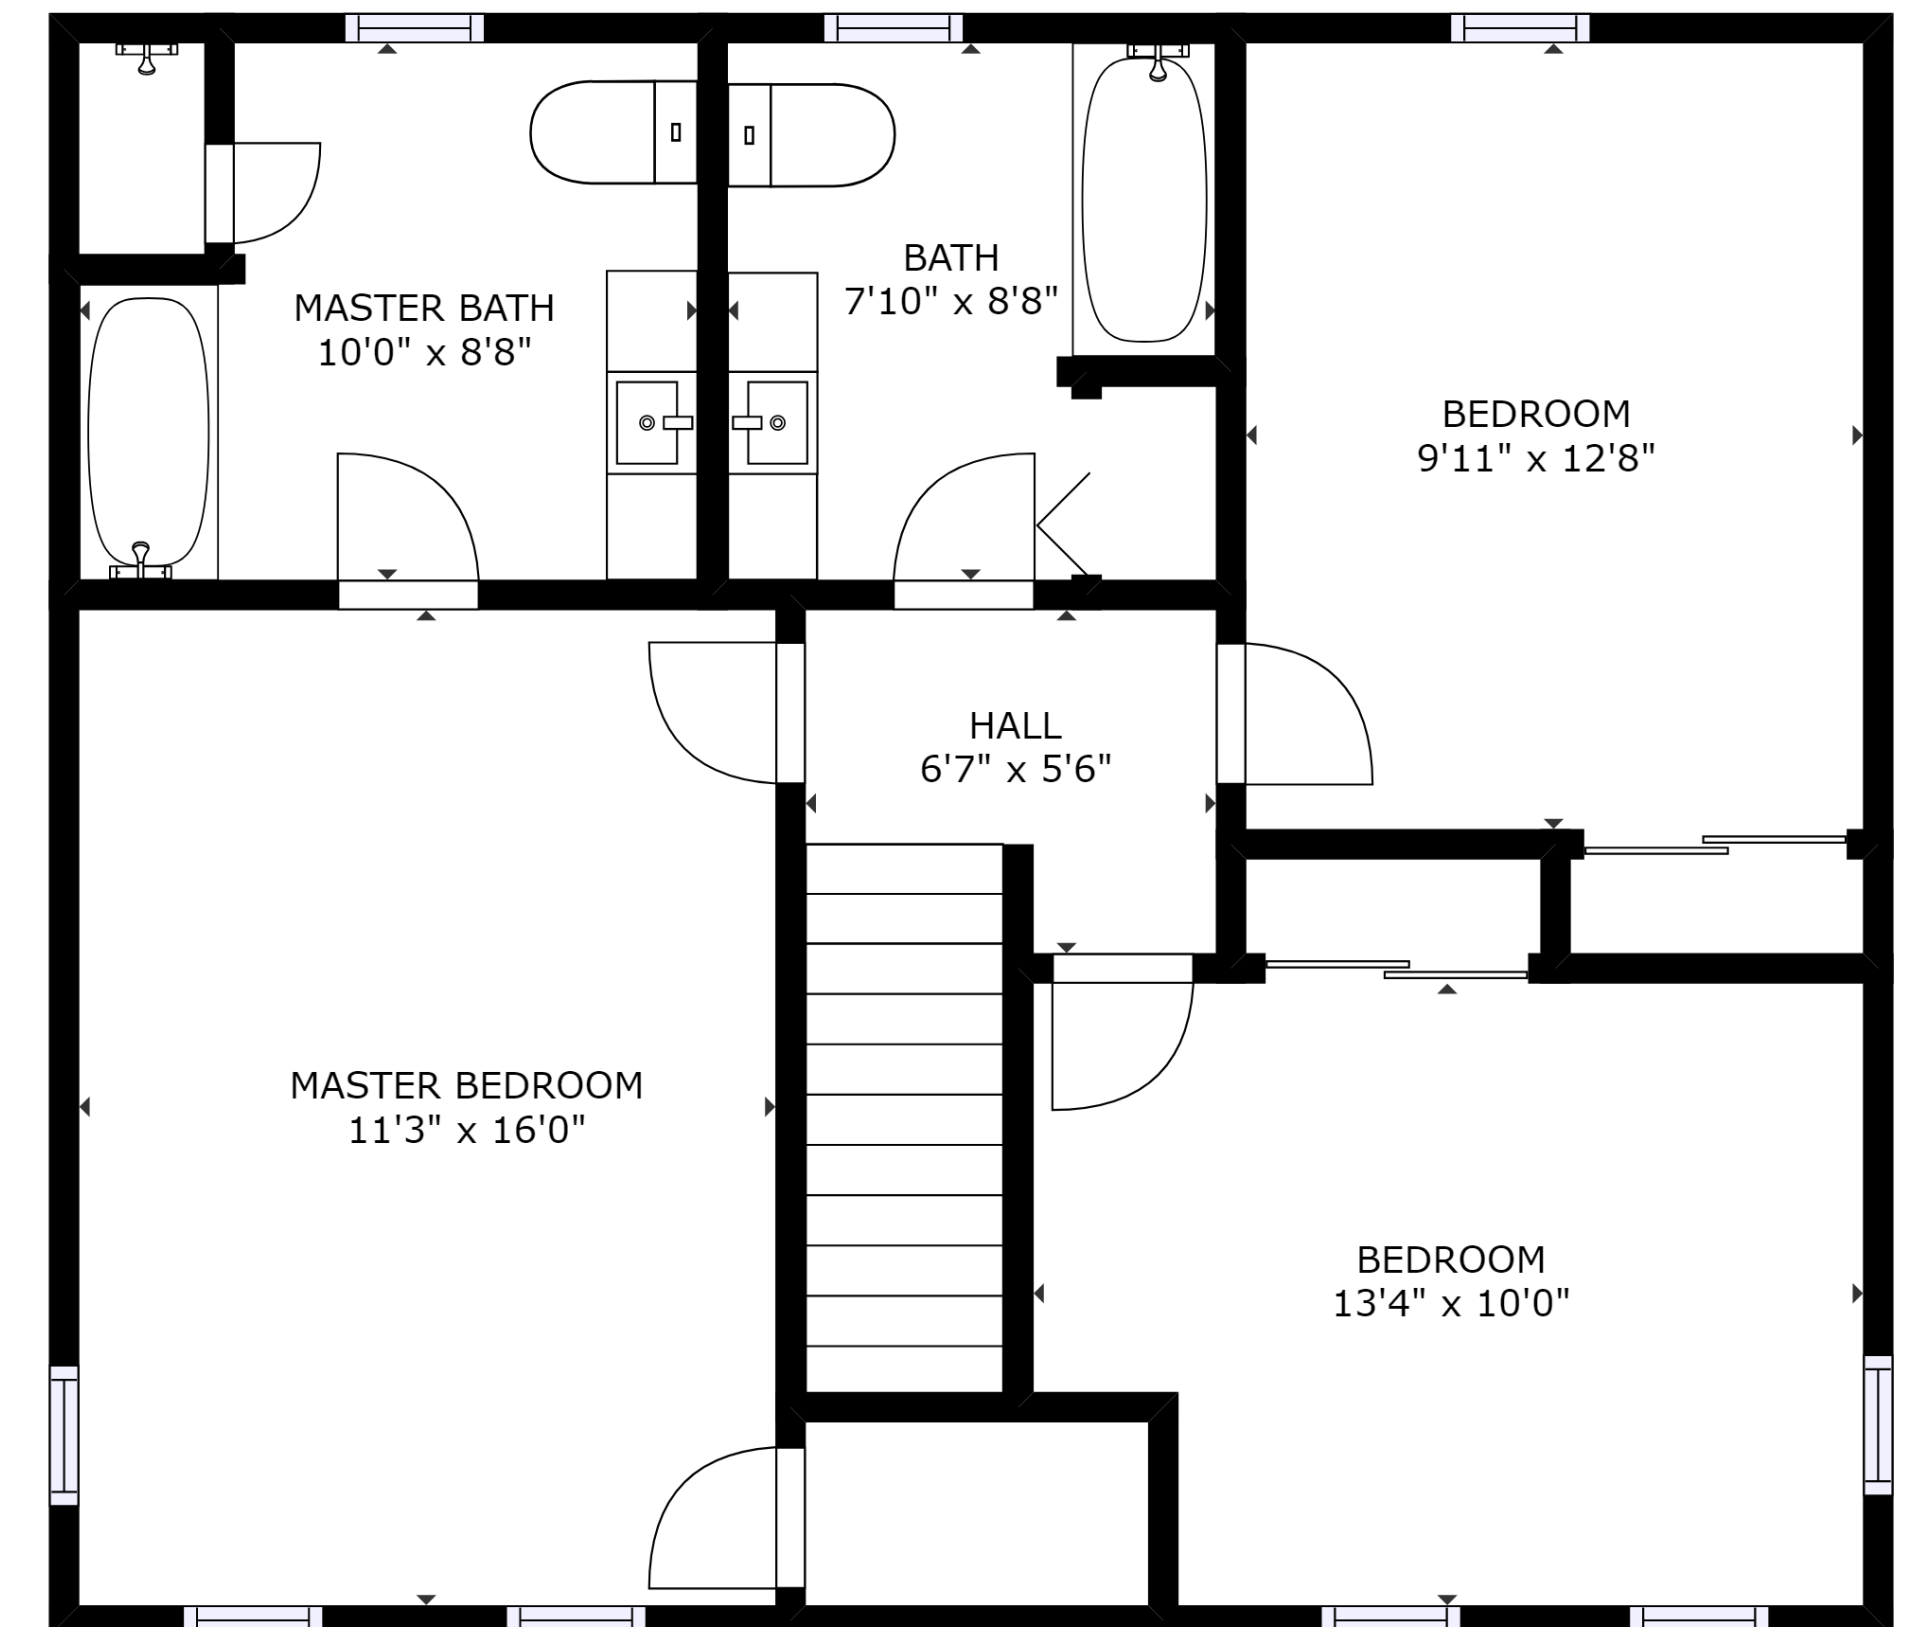

2 Brandywine Lane - Shirley, MA

First Floor

Second Floor

Lower Level

RECREATION ROOM
18'7" x 13'8"

BEDROOM/OFFICE
11'1" x 18'7"

HALL
4'1" x 4'7"

GAME ROOM
12'8" x 10'5"