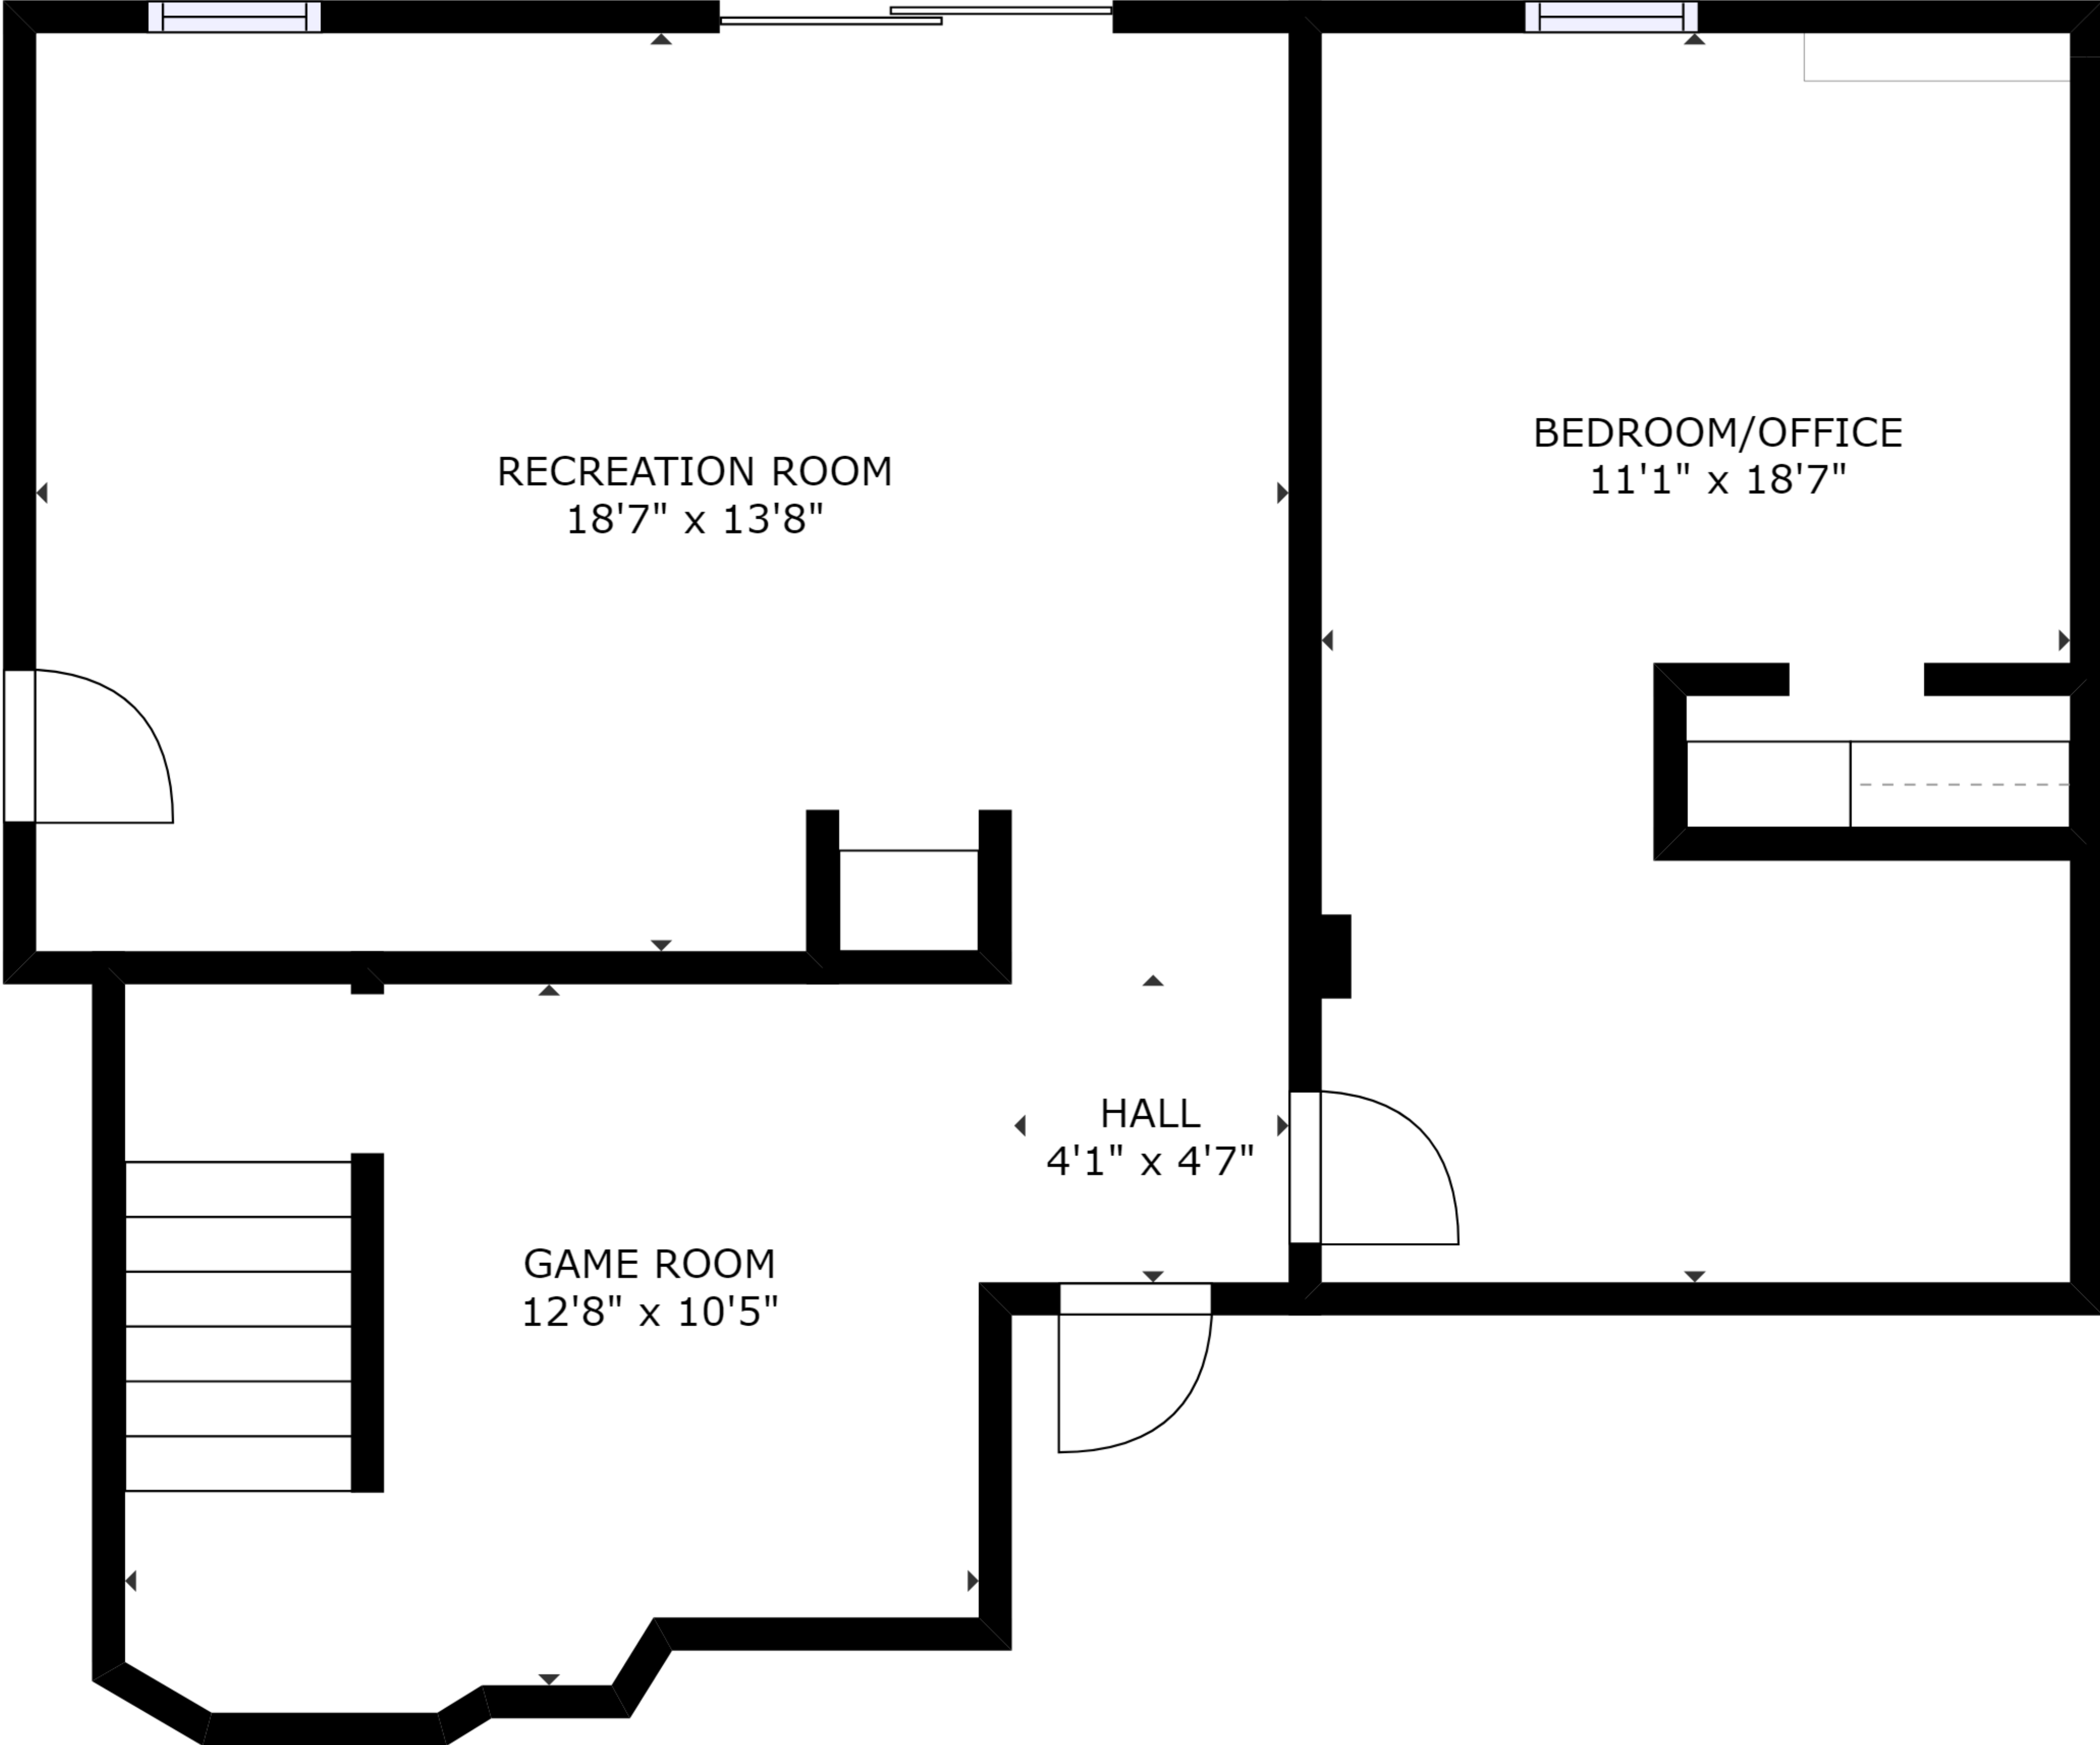

2 Brandywine Lane - Shirley, MA

First Floor

Second Floor

Lower Level

RECREATION ROOM
18'7" x 13'8"

BEDROOM/OFFICE
11'1" x 18'7"

HALL
4'1" x 4'7"

GAME ROOM
12'8" x 10'5"