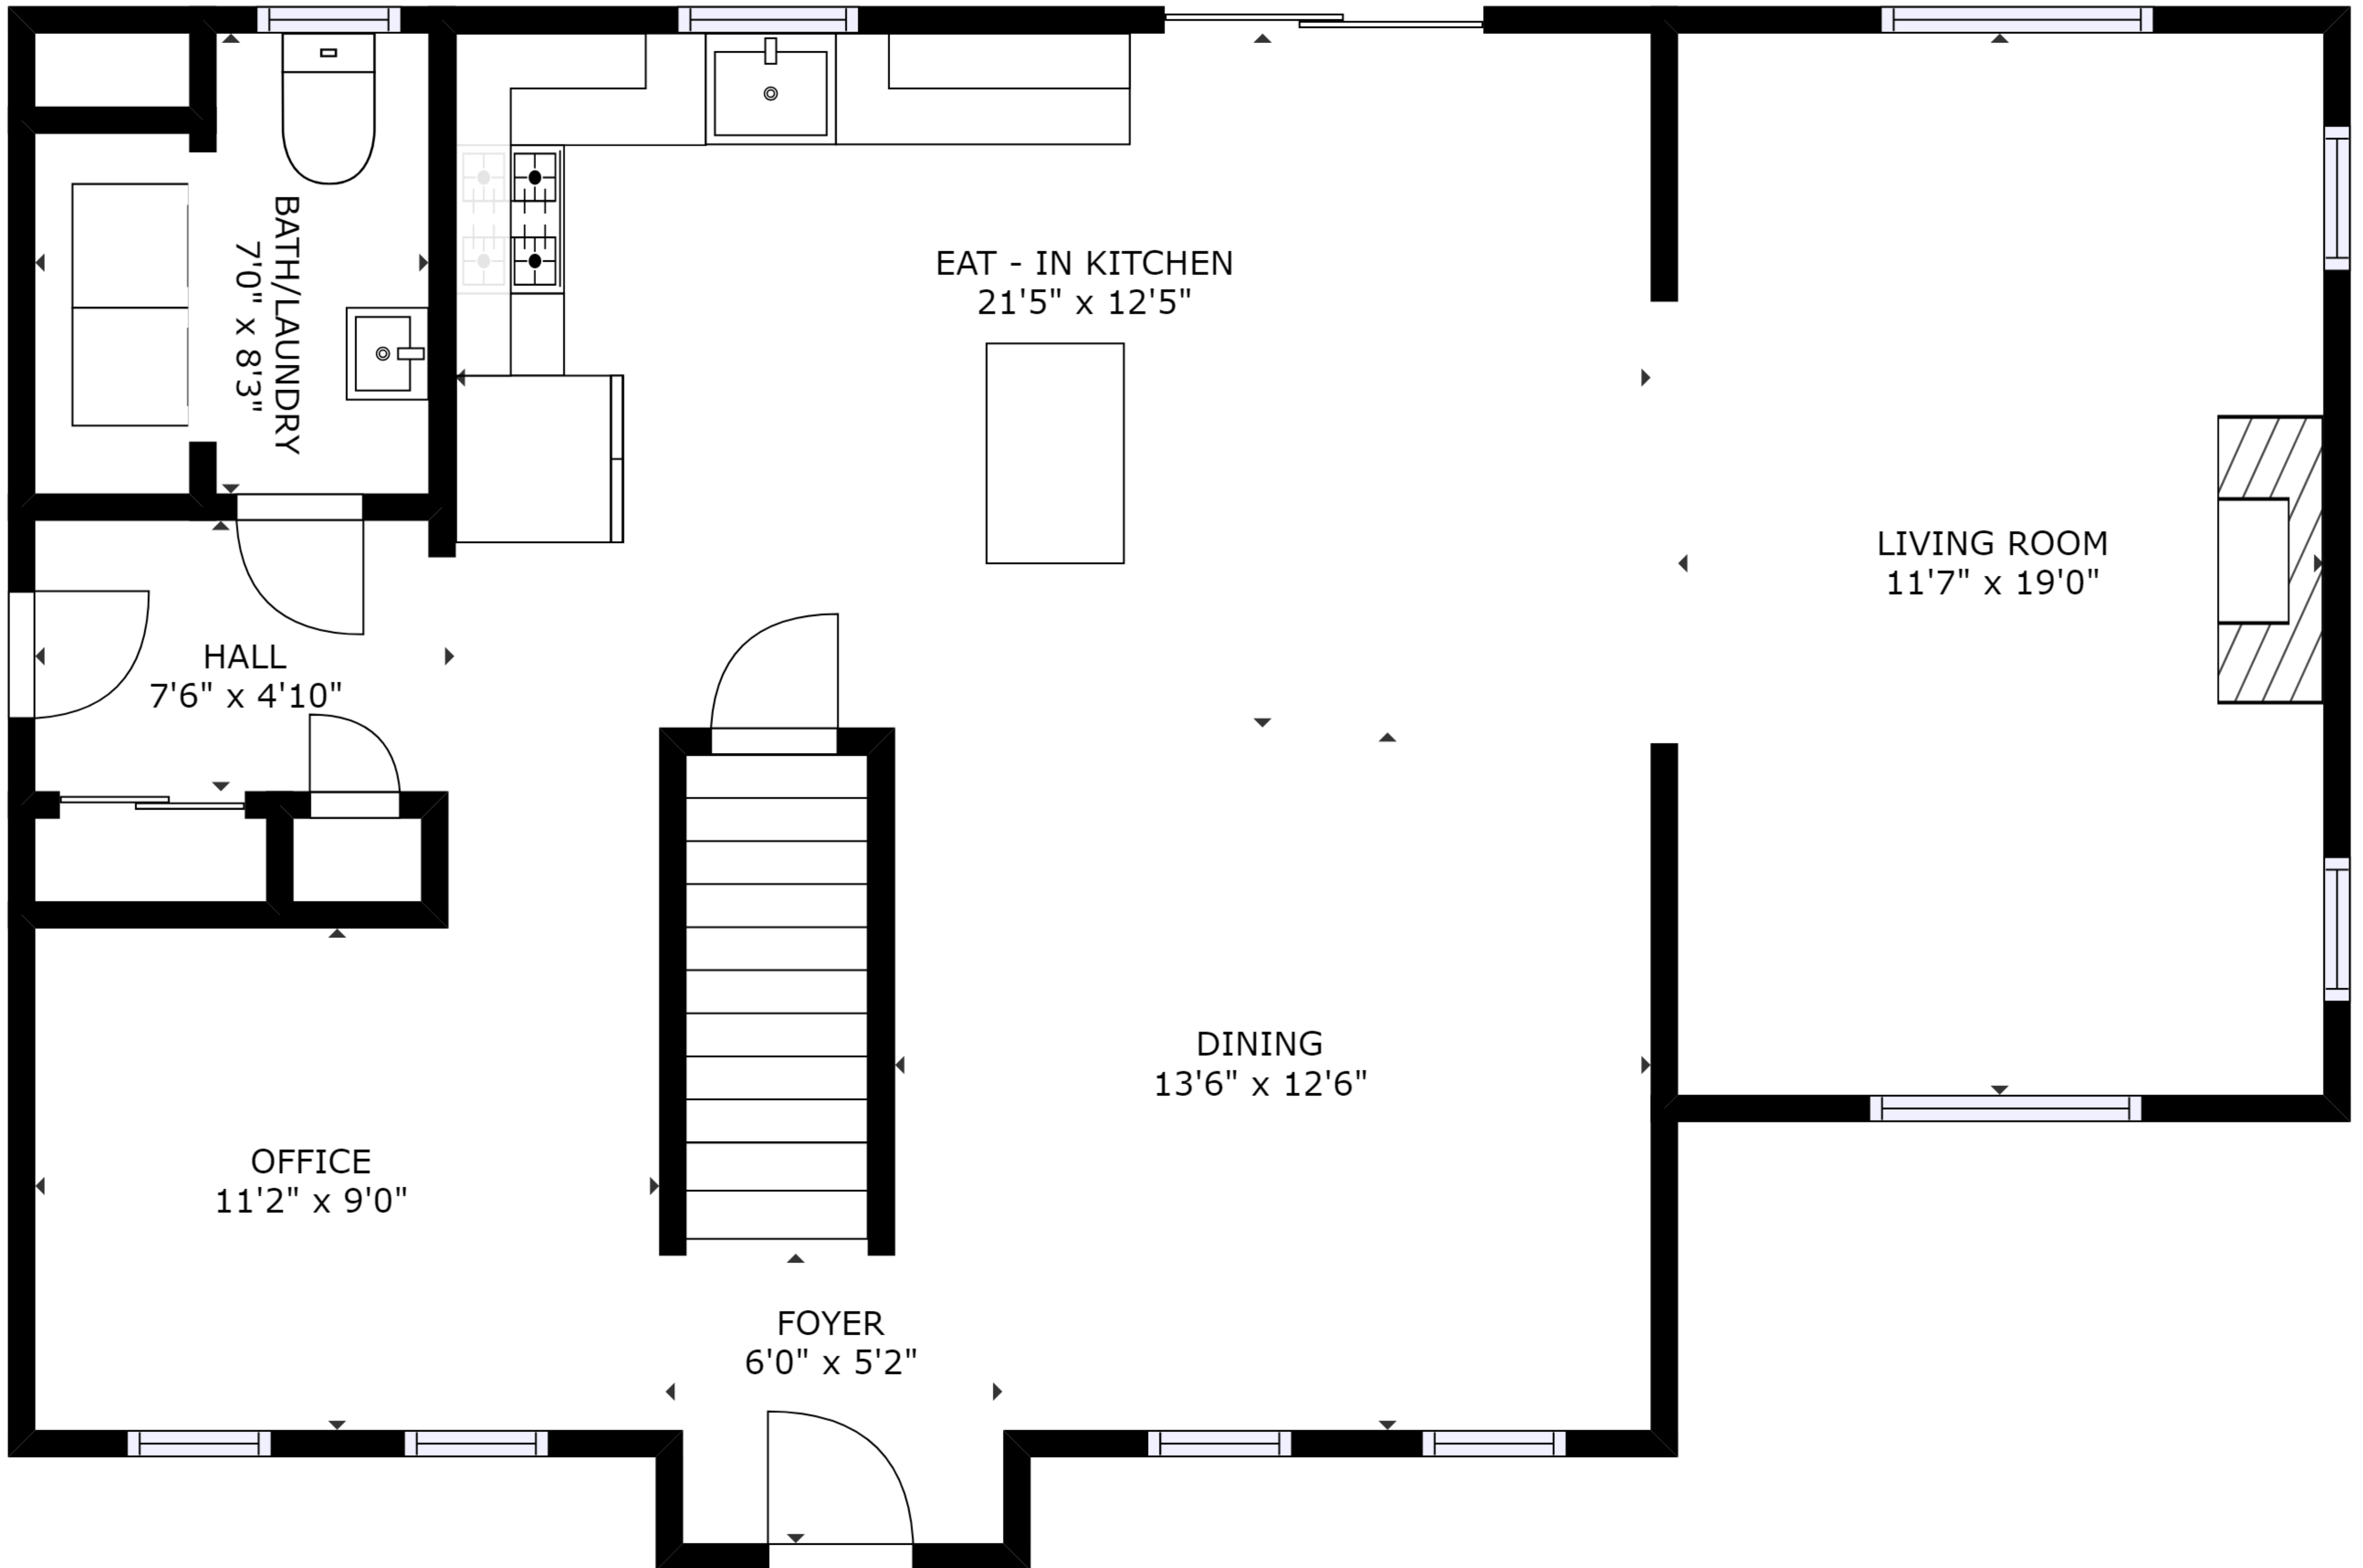

2 Brandywine Lane - Shirley, MA

First Floor

Second Floor

Lower Level

RECREATION ROOM
18'7" x 13'8"

BEDROOM/OFFICE
11'1" x 18'7"

HALL
4'1" x 4'7"

GAME ROOM
12'8" x 10'5"